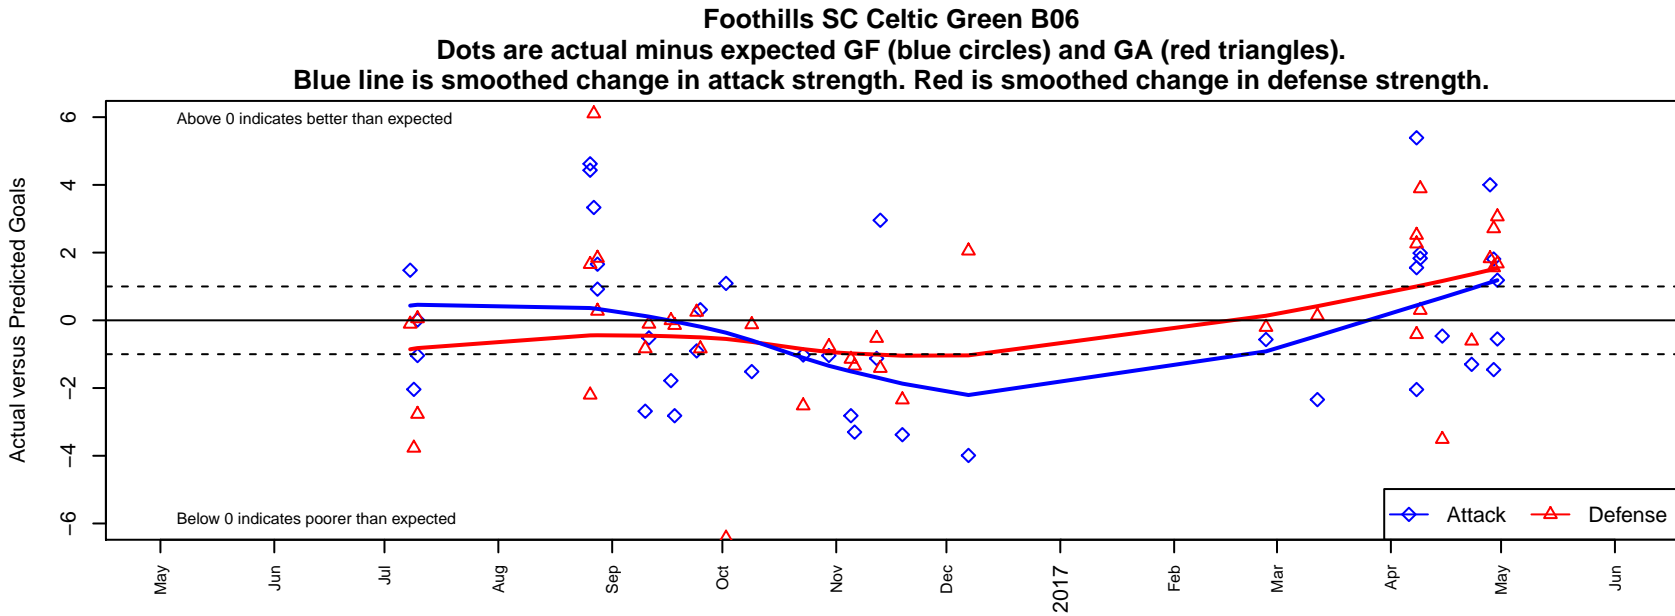

# Foothills SC Celtic Green B06

Foothills SC  
 Portland, OR  
 B06 total strength=736  
 attack=1.24 defense=0.52  
 fall league = PTT B06 Div 2 Northeast  
 spr league = Spr OYS B06 Div 1 Blue

alt names used:  
 FSC Celtics  
 FOOTHILLSFSC 06 CELTICGREEN  
 FSC 06B Celtics Green  
 FSC 06B Celtics Green  
 FSC 06B Celtics Green  
 SEATTLE CELTIC B06 GREEN (WA)

**attack and defense variance (black dot)  
relative to other teams  
and top 10 in region**

**attack and defense rating  
relative to others at age  
and all opponents in last 13 months**

**Performance relative to 13 month average**